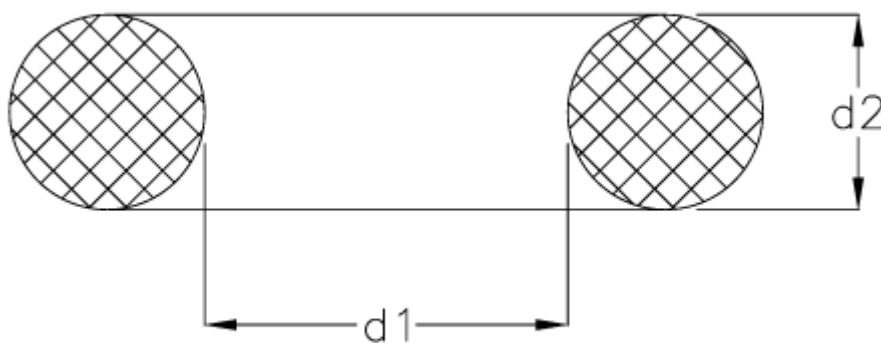

Data Sheet

Article number: 159003000200000

Description: KLEE O-ring 3x2 NBR70 black

Measures

$d1 = 3.00$

$d2 = 2.00$

Size = 3 x 2